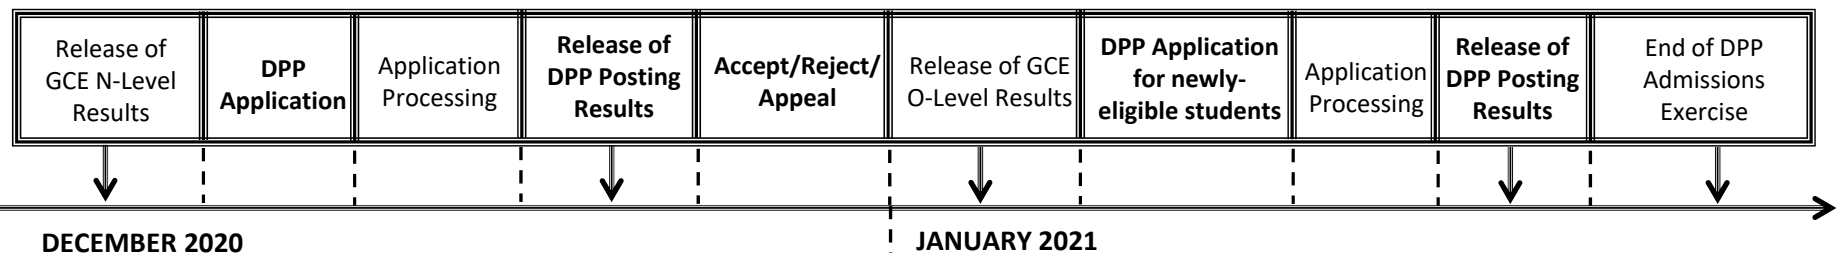

- ☐ Sec 4N(A) student who has sat for GCE N-Level exams in 2020
- ☐ Obtained ELMAB3 aggregate of 19 points or less (before deduction of CCA bonus points)
- ☐ Meet course-specific entry requirements
- ☒ **If you can check all 3 boxes above, you're eligible!**
  (Note: Being eligible to apply does not guarantee you a place in a DPP *Higher Nitec* course.)

If you have offered GCE O-Level examination subjects in 2020, you may refer to this table for the equivalent grade to compute your ELMAB3 aggregate:

GCE O-Level Grade	Converted Grade
A1-B3	1
B4-C6	2
D7-E8	3

3. How do I Apply?

- Upon release of the GCE N-Level results, all DPP-eligible students may apply for DPP *Higher Nitec* courses via the ITE website (<https://www.ite.edu.sg>).
- You may select up to 12 course choices.
- Remember to provide updated contact details in your application to allow ITE to contact you if necessary.

4. How Will I be Informed of the Outcome?

- You should check your DPP posting results online on the morning of the release of the DPP posting results.
- You will then have to indicate if you wish to accept/reject/appeal the offer.
- If you do not accept the offer by the stipulated date, it will become void and you will be required to continue with your classes in Sec 5 or with your *Nitec* course if your application via JIE 'N' is successful

5. What Happens Next?

Upon accepting your DPP offer, you will attend a 10-week DPP preparatory programme that will start in Jan 2021.

More information can be found at: <https://www.ite.edu.sg/admissions/full-time-courses/higher-nitec/dpp/>